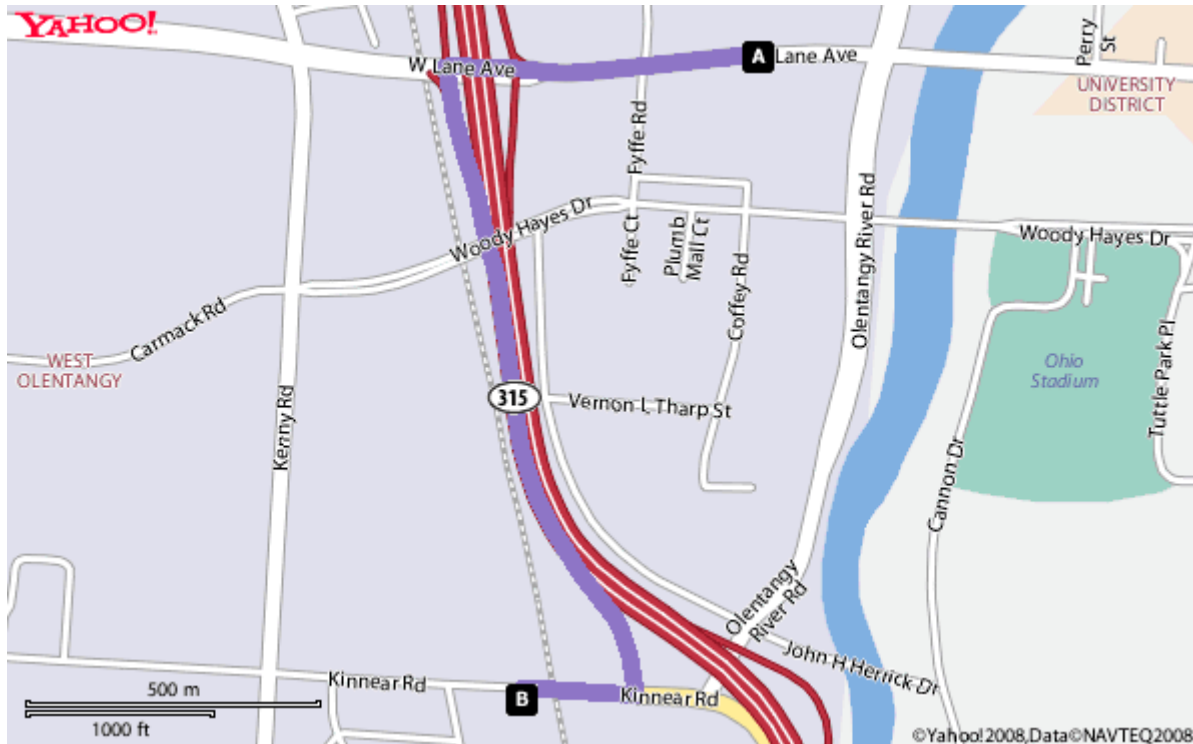

DIRECTIONS

Building 962 (Free parking available behind the building)

<http://www.osu.edu/map/building.php?building=962>

Use front entrance

From the NORTH

315 South

Exit Olentangy River Road

Turn Right on Olentangy River Road/Kinnear Road

Arrive at 807 Kinnear Road (on left)

From the SOUTH

315 North

Exit Lane Avenue

Turn Left on W. Lane Avenue

Turn Left on Kenny Road (.6 miles)

Turn Left on Kinnear Road (.2 miles)

Arrive at 807 Kinnear Road (on right)